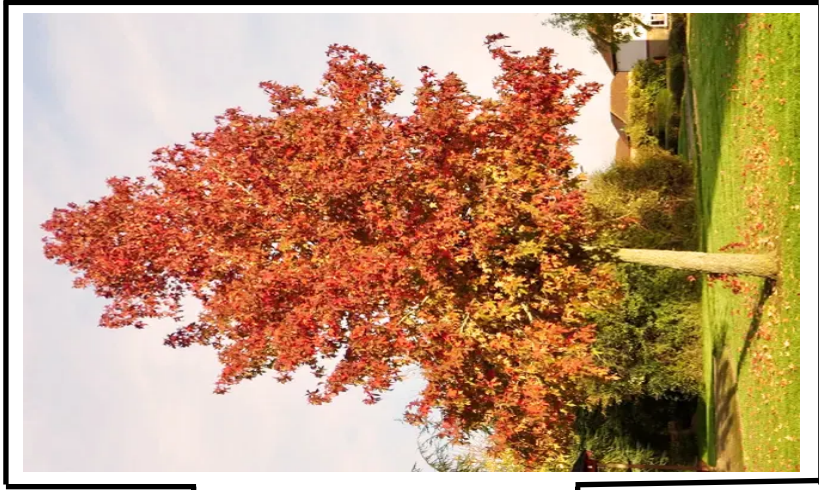

2025 TREE SEEDLING CATALOG